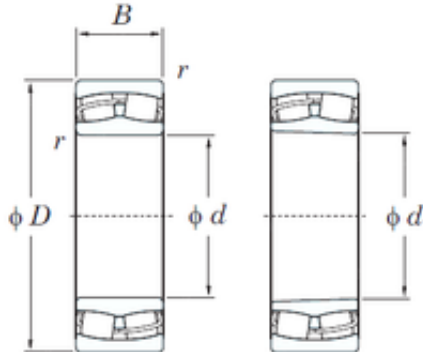

JFI Bearing Investment Corp.

140 mm x 210 mm x 69 mm KOYO 24028RH
Rolamentos esf é ricos de rolamentos

Bearing No. 24028RH

Size	140x210x69 mm
Bore Diameter	140 mm
Outer Diameter	210 mm
Width	69 mm
d	140 mm
D	210 mm
B	69 mm
C	69 mm
r min.	2 mm
da min.	150 mm
Da max.	200 mm
ra max.	2 mm
Weight	8,49 Kg
Basic dynamic load rating (C)	524 kN
Basic static load rating (C0)	957 kN
(Grease) Lubrication Speed	1500 r/min
(Oil) Lubrication Speed	2000 r/min
Calculation factor (e)	0,3
Calculation factor (Y0)	2,23
Calculation factor (Y1)	2,28

24028RH Bearing 2D drawings and 3D CAD models