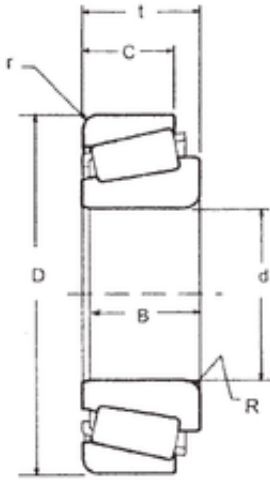

# JFI Bearing Investment Corp.

57,15 mm x 123,825 mm x 32,791 mm FBJ  
72225C/72487 Rolamentos de rolos gravados

Bearing No. 72225C/72487

Size	57.15x123.825x36.512 mm
Bore Diameter	57,15 mm
Outer Diameter	123,825 mm
Width	36,512 mm
d	57,15 mm
D	123,825 mm
T	36,512 mm
B	32,791 mm
C	25,4 mm
Weight	1,96 Kg
Basic dynamic load rating (C)	154 kN
Basic static load rating (C0)	188 kN
(Grease) Lubrication Speed	2900 r/min

72225C/72487 Bearing 2D drawings and 3D CAD models