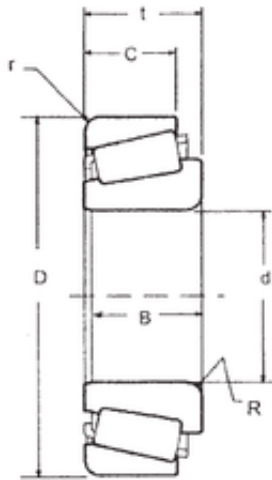

# JFI Bearing Investment Corp.

35,717 mm x 72,626 mm x 25,4 mm FBJ  
 HM88648/HM88611AS Rolamentos de rolos  
 gravados

Bearing No. HM88648/HM88611AS

Size	35.717x72.626x25.4 mm
Bore Diameter	35,717 mm
Outer Diameter	72,626 mm
Width	25,4 mm
d	35,717 mm
D	72,626 mm
T	25,4 mm
B	25,4 mm
C	19,842 mm
Weight	0,482 Kg
Basic dynamic load rating (C)	65 kN
Basic static load rating (C0)	84,5 kN
(Grease) Lubrication Speed	5400 r/min

HM88648/HM88611AS Bearing 2D drawings and 3D CAD models