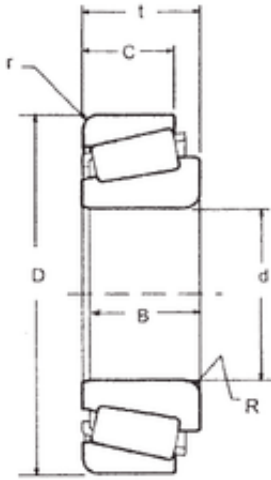

JFI Bearing Investment Corp.

66,675 mm x 103,213 mm x 17,602 mm FBJ
L812148/L812111 Rolamentos de rolos gravados

Bearing No. L812148/L812111

Size	66.675x103.213x17.602 mm
Bore Diameter	66,675 mm
Outer Diameter	103,213 mm
Width	17,602 mm
d	66,675 mm
D	103,213 mm
T	17,602 mm
B	17,602 mm
C	11,989 mm
Weight	0,48 Kg
Basic dynamic load rating (C)	60 kN
Basic static load rating (C0)	78 kN
(Grease) Lubrication Speed	3300 r/min

L812148/L812111 Bearing 2D drawings and 3D CAD models